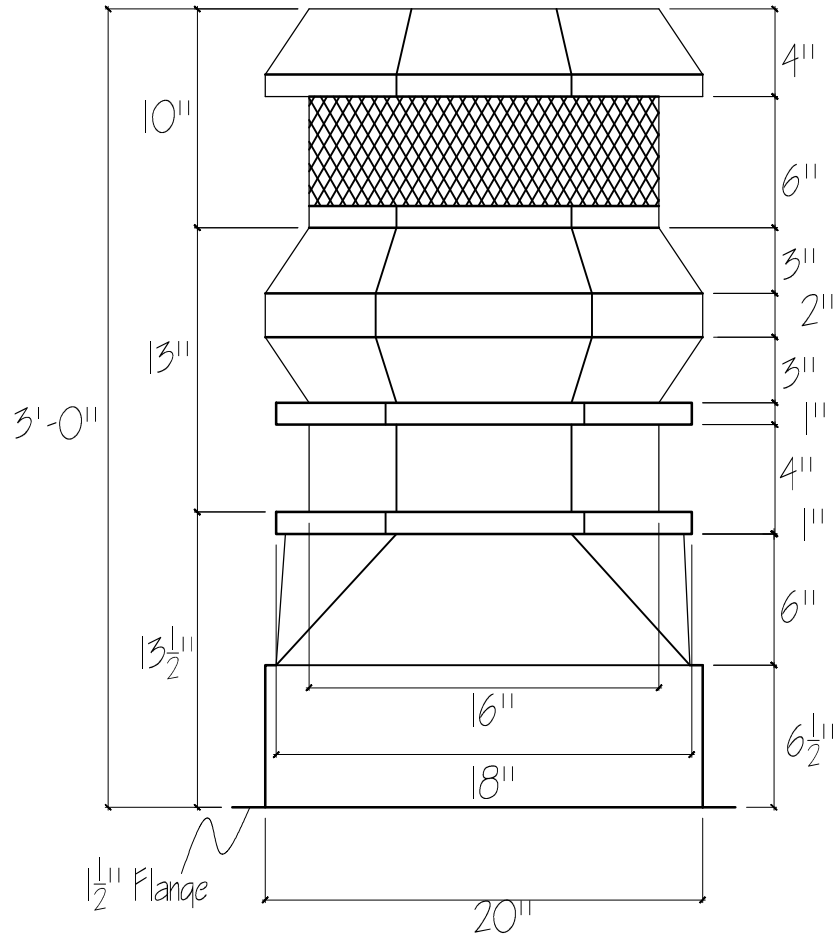

Plan/ Top View

SIGNATURE:

DATE:

OLD WORLD DISTRIBUTORS, INC.

Available Materials:

- 16 oz. Copper
- 16 oz Lead Coated Copper

Notes:

- 22 ga Expanded Metal Mesh
- Available in Vented or Unvented
- Vented option comes with stainless steel interior sleeve

Part No.: Baltic Chimney Pot 3' x 20" x 20"